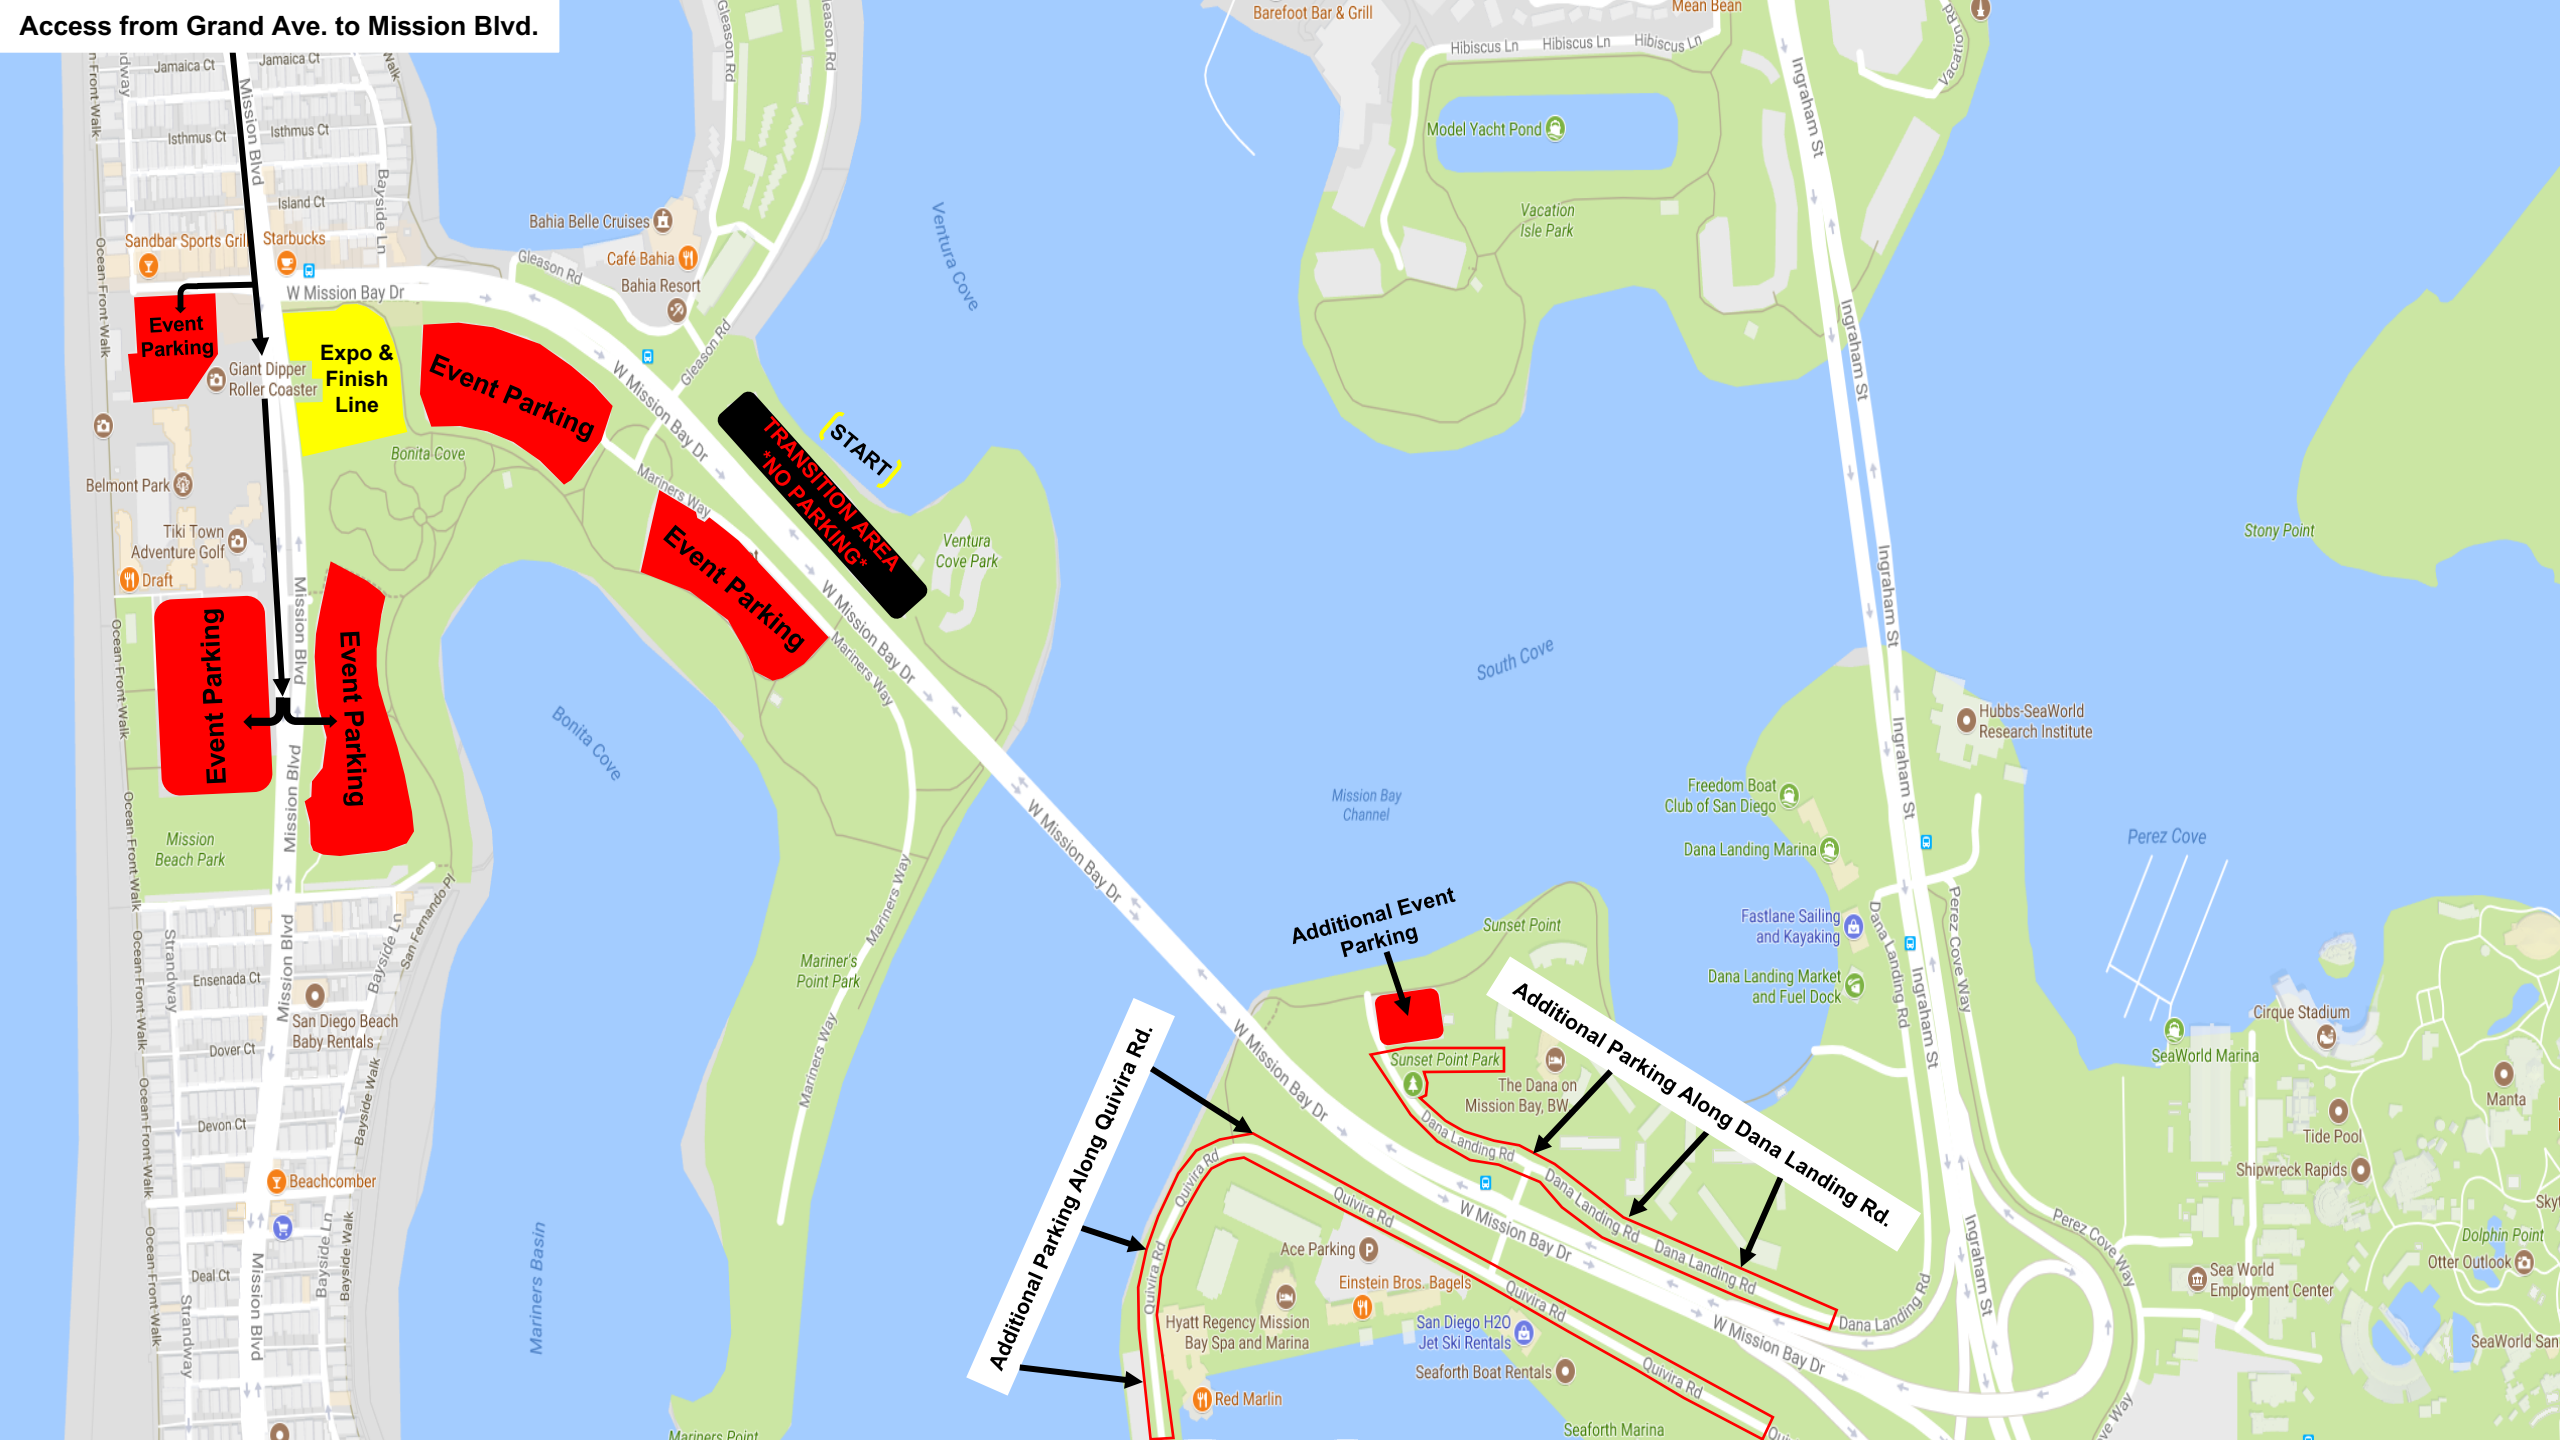

Access from Grand Ave. to Mission Blvd.

Event Parking

Expo & Finish Line

Event Parking

Event Parking

Event Parking

Event Parking

**TRANSITION AREA
*NO PARKING***

START

Additional Parking Along Quivira Rd.

Additional Event Parking

Additional Parking Along Dana Landing Rd.